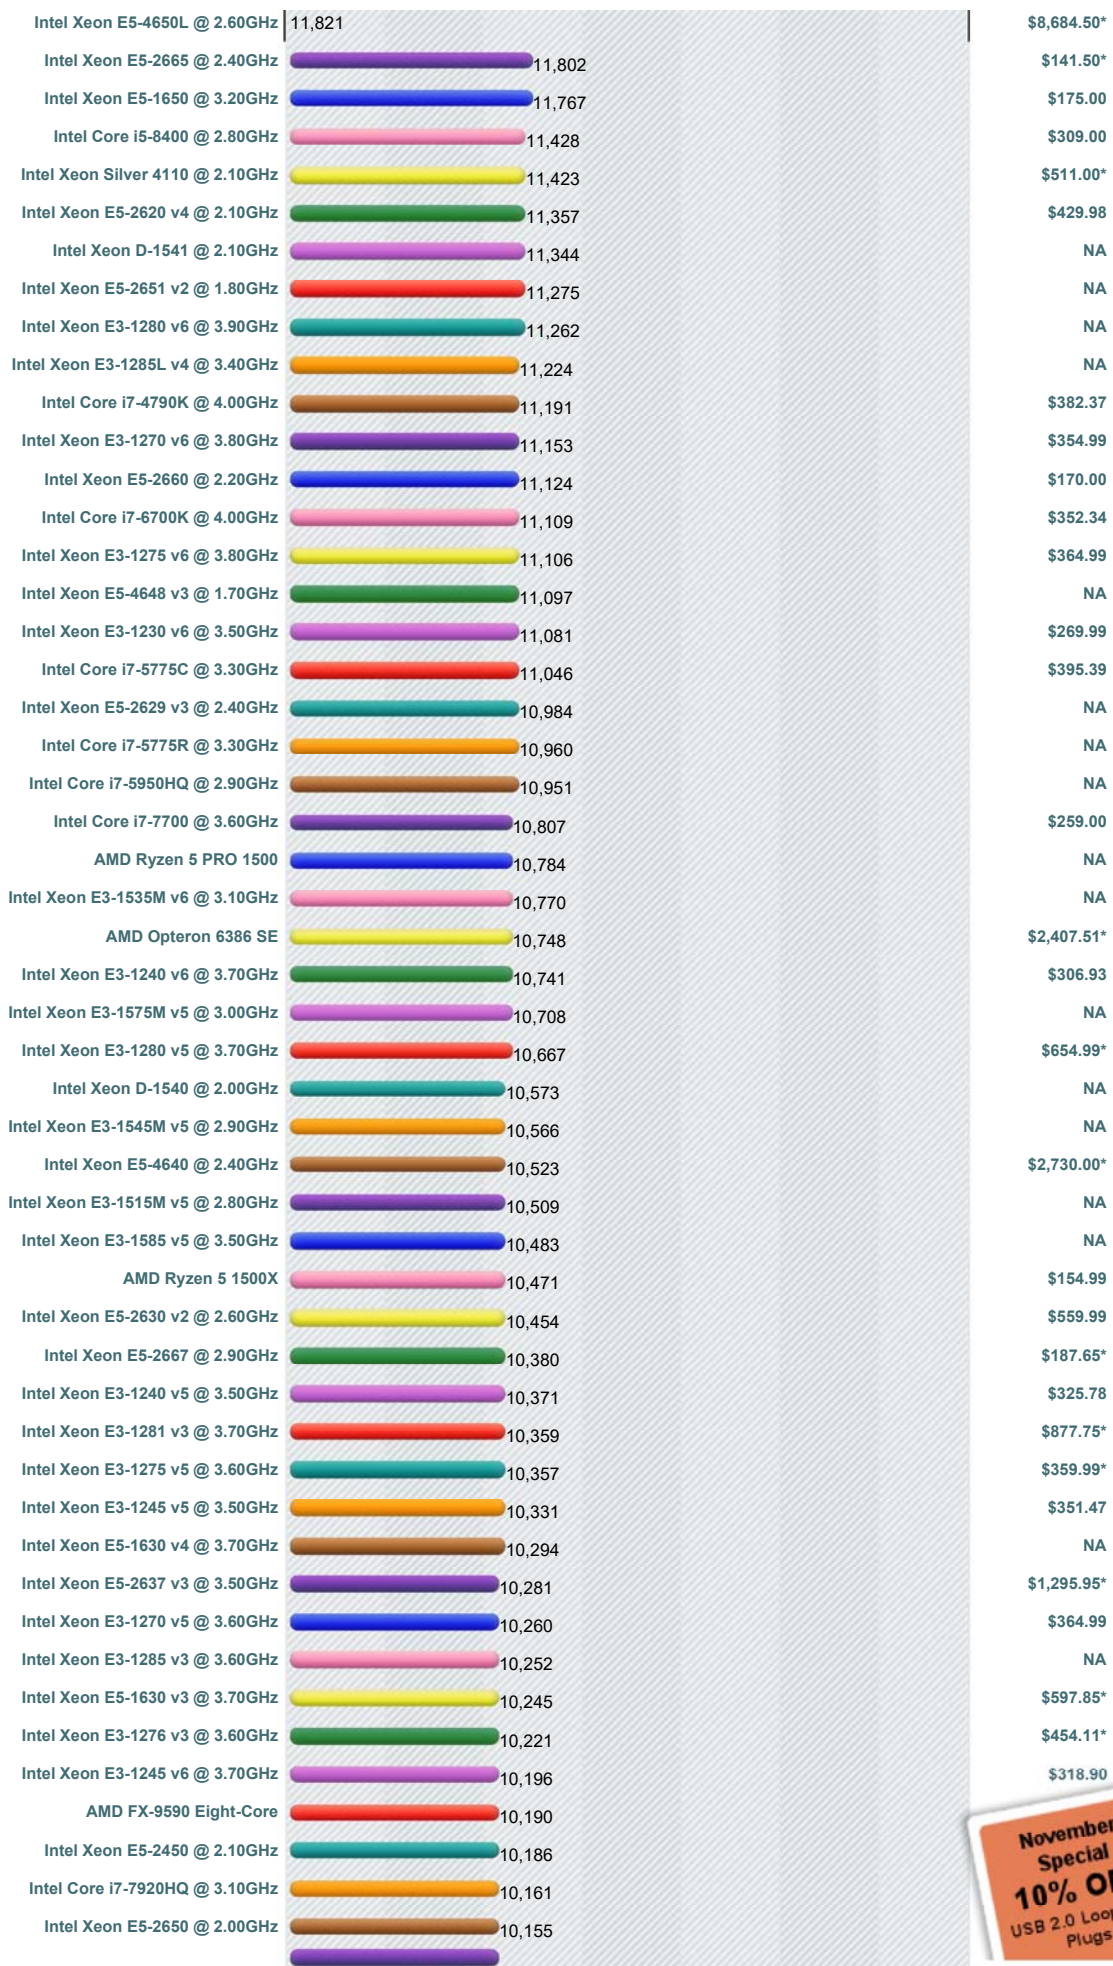

CPU Benchmarks

Over 800,000 CPUs Benchmarked

----Select A Page ----

How does your CPU compare?
Add your CPU to our benchmark chart with **PerformanceTest V9!**

High End CPUs - Intel vs AMD

This chart comparing high end CPUs is made using thousands of **PerformanceTest** benchmark results and is updated daily. These are the high end AMD and Intel CPUs are typically those found in newer computers. The chart below compares the performance of Intel Xeon CPUs, Intel Core i7 CPUs, AMD Phenom II CPUs and AMD Opterons with multiple cores. Intel processors vs AMD chips - find out which CPUs performance is best for your new gaming rig or server!

CPU Mark | Price Performance

(Click to select desired chart)

PassMark - CPU Mark High End CPUs - Updated 9th of November 2017

PassMark Software © 2008-2017

* - Last seen price from our affiliates.

Ehw#G hg lfdwhg#Whuyh