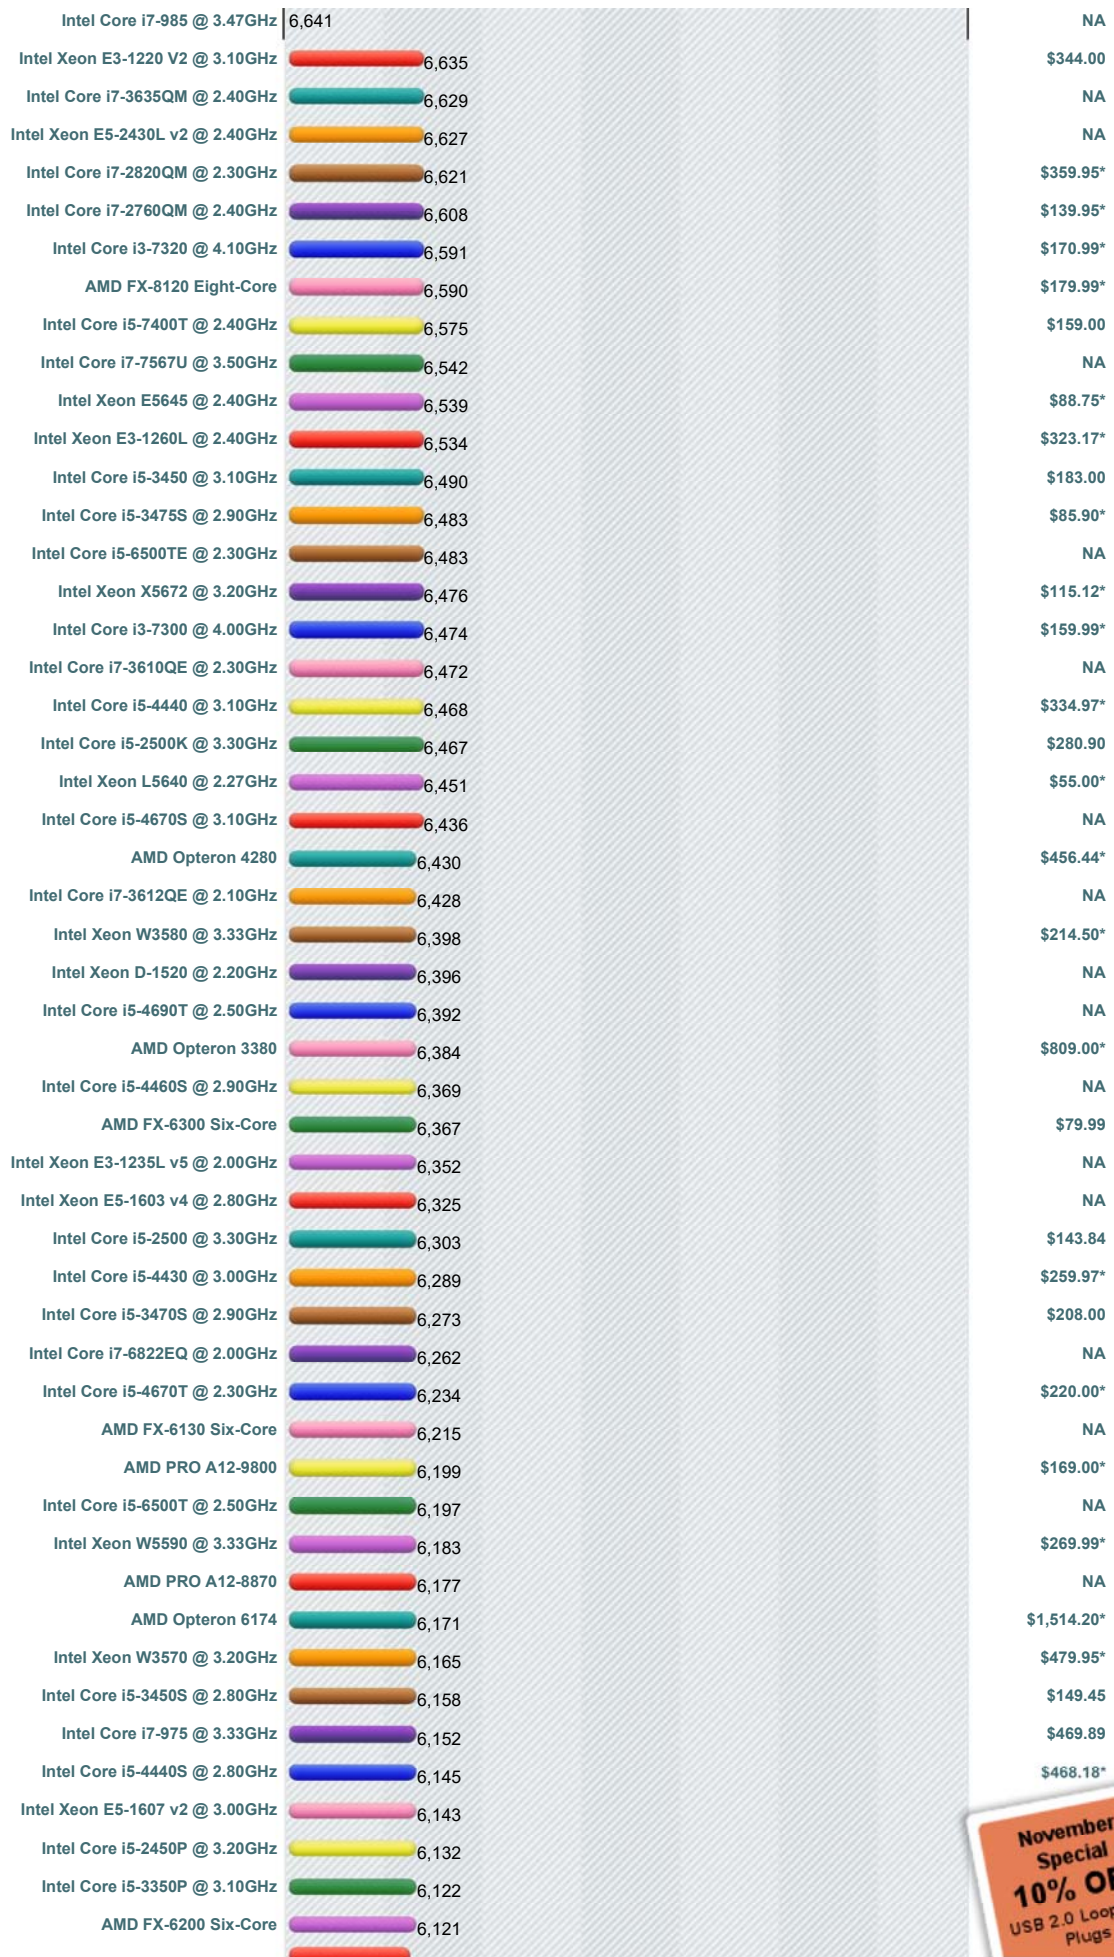

CPU Benchmarks

Over 800,000 CPUs Benchmarked

----Select A Page ----

How does your CPU compare?
Add your CPU to our benchmark chart with **PerformanceTest V9!**

High End CPUs - Intel vs AMD

This chart comparing high end CPUs is made using thousands of **PerformanceTest** benchmark results and is updated daily. These are the high end AMD and Intel CPUs are typically those found in newer computers. The chart below compares the performance of Intel Xeon CPUs, Intel Core i7 CPUs, AMD Phenom II CPUs and AMD Opterons with multiple cores. Intel processors vs AMD chips - find out which CPUs performance is best for your new gaming rig or server!

CPU Mark | Price Performance

(Click to select desired chart)

PassMark - CPU Mark High End CPUs - Updated 9th of November 2017

PassMark Software © 2008-2017

* - Last seen price from our affiliates.

Ehw#G hg lfdwhg#Whuyh