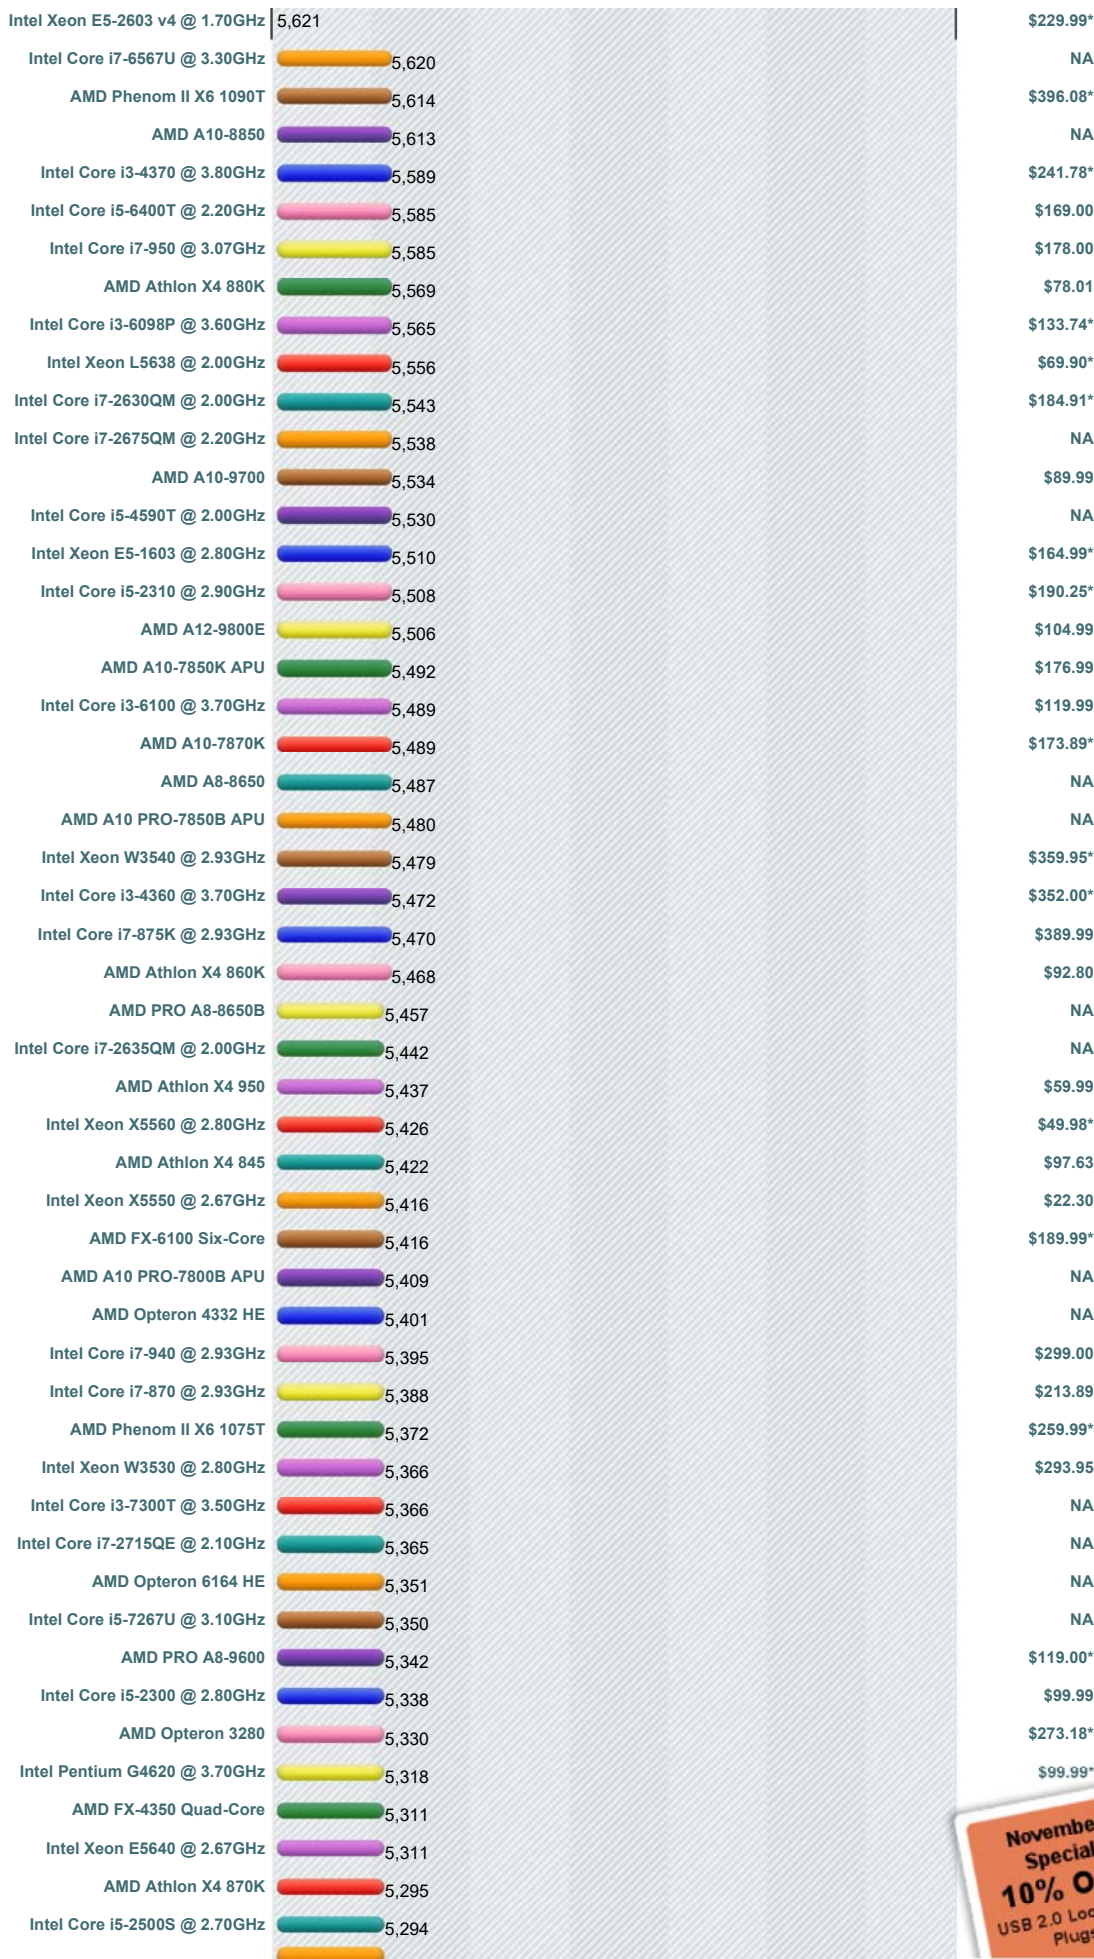

CPU Benchmarks

Over 800,000 CPUs Benchmarked

----Select A Page ----

How does your CPU compare?
Add your CPU to our benchmark chart with **PerformanceTest V9!**

High End CPUs - Intel vs AMD

This chart comparing high end CPUs is made using thousands of **PerformanceTest** benchmark results and is updated daily. These are the high end AMD and Intel CPUs are typically those found in newer computers. The chart below compares the performance of Intel Xeon CPUs, Intel Core i7 CPUs, AMD Phenom II CPUs and AMD Opterons with multiple cores. Intel processors vs AMD chips - find out which CPUs performance is best for your new gaming rig or server!

CPU Mark | Price Performance

(Click to select desired chart)

PassMark - CPU Mark High End CPUs - Updated 9th of November 2017

PassMark Software © 2008-2017

* - Last seen price from our affiliates.

Ehw#G hg lfdwhg#Whuyh