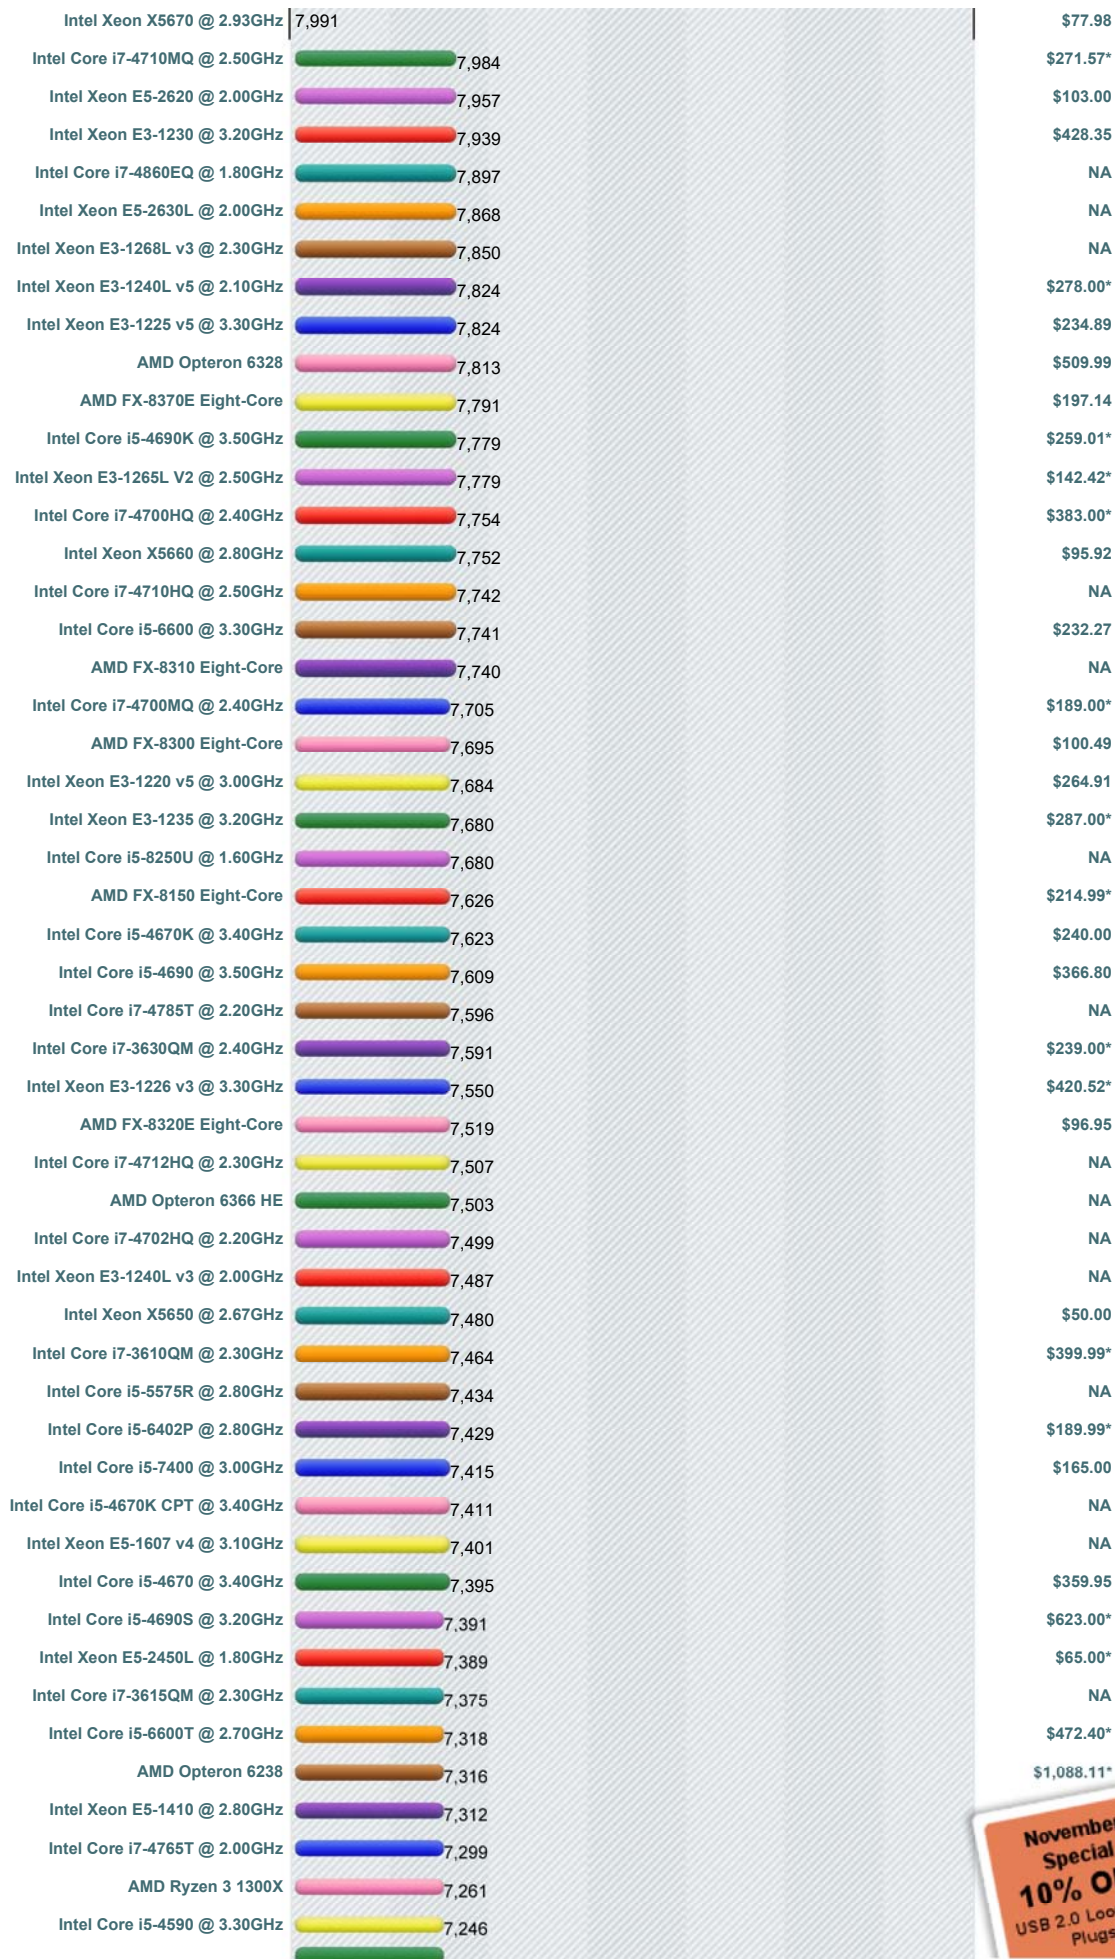

CPU Benchmarks

Over 800,000 CPUs Benchmarked

----Select A Page ----

How does your CPU compare?
Add your CPU to our benchmark chart with **PerformanceTest V9!**

High End CPUs - Intel vs AMD

This chart comparing high end CPUs is made using thousands of **PerformanceTest** benchmark results and is updated daily. These are the high end AMD and Intel CPUs are typically those found in newer computers. The chart below compares the performance of Intel Xeon CPUs, Intel Core i7 CPUs, AMD Phenom II CPUs and AMD Opterons with multiple cores. Intel processors vs AMD chips - find out which CPUs performance is best for your new gaming rig or server!

CPU Mark | Price Performance

(Click to select desired chart)

PassMark - CPU Mark High End CPUs - Updated 9th of November 2017

PassMark Software © 2008-2017

* - Last seen price from our affiliates.

Ehw#G hg lfdwhg#Whuyh