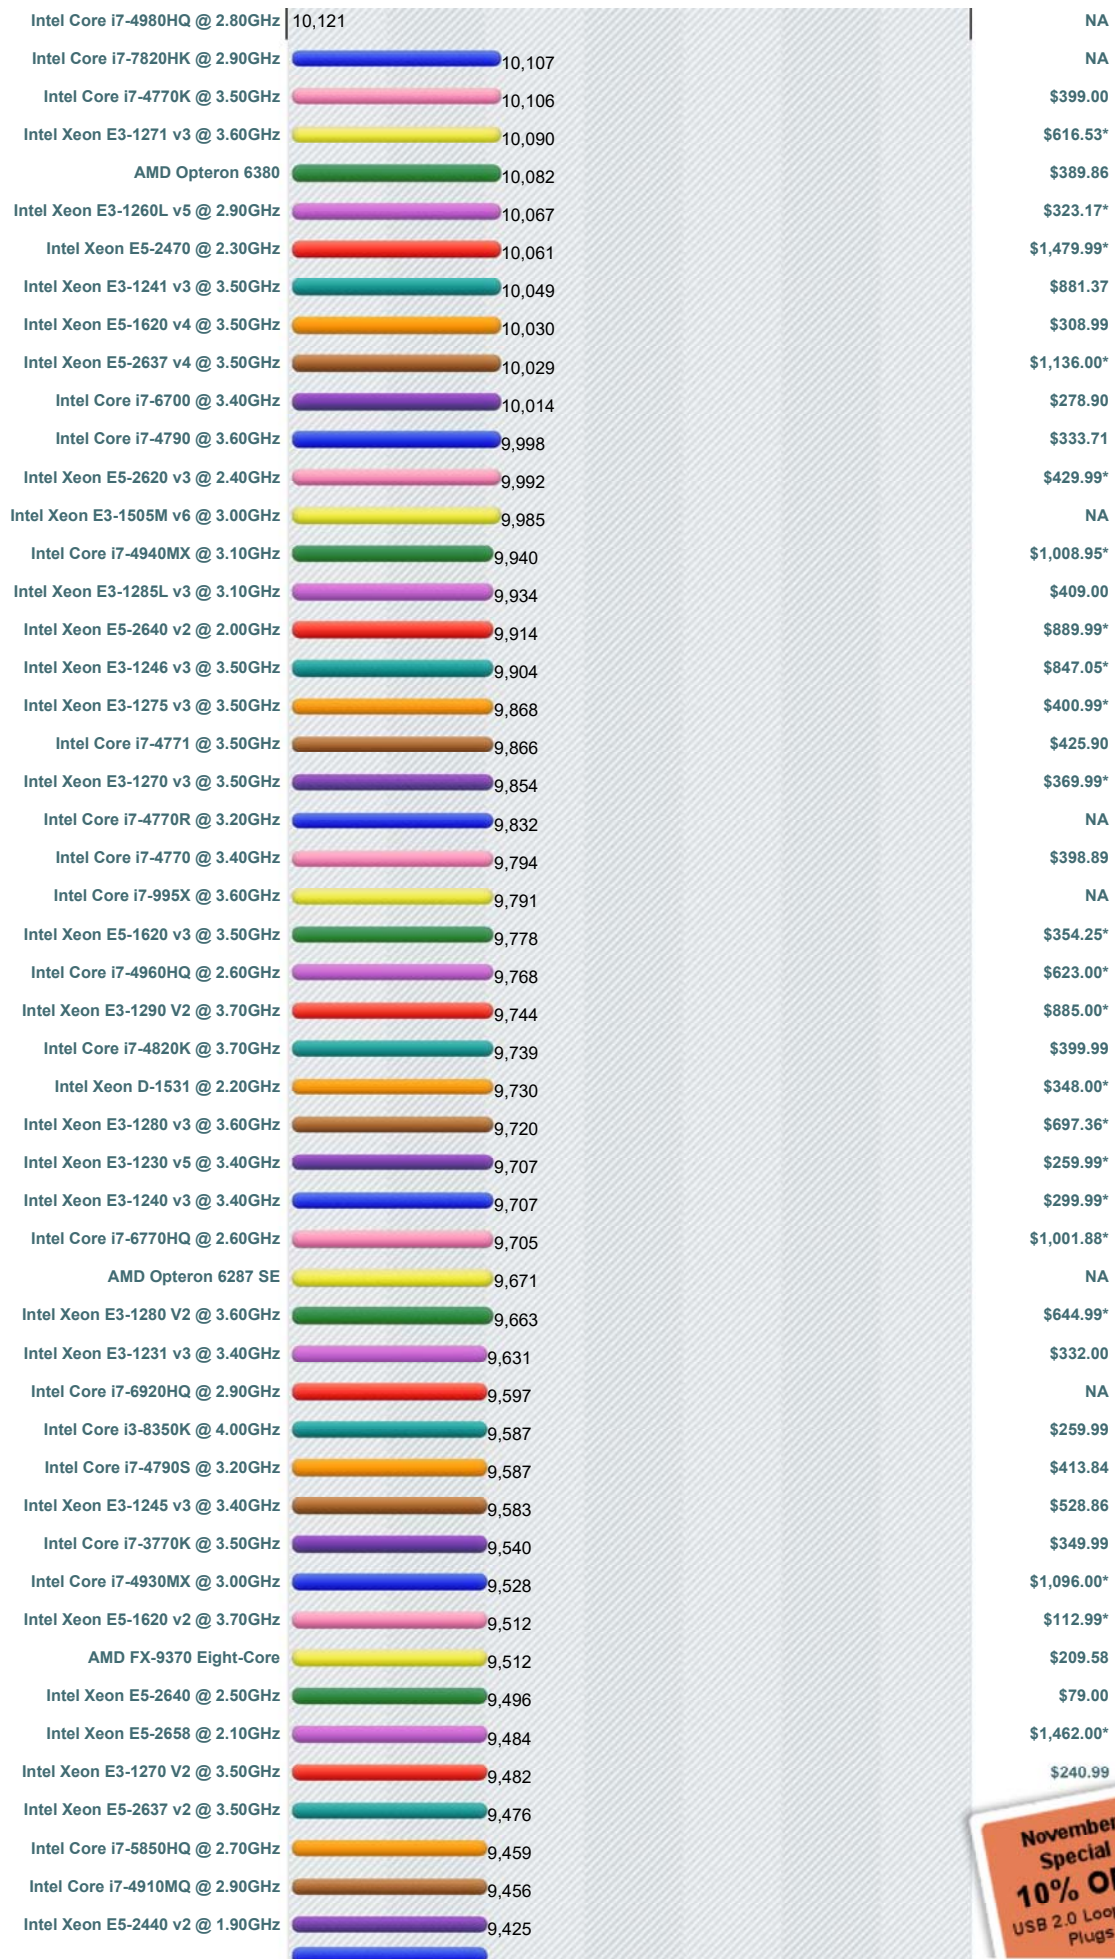

CPU Benchmarks

Over 800,000 CPUs Benchmarked

----Select A Page ----

How does your CPU compare?
Add your CPU to our benchmark chart with **PerformanceTest V9!**

High End CPUs - Intel vs AMD

This chart comparing high end CPUs is made using thousands of **PerformanceTest** benchmark results and is updated daily. These are the high end AMD and Intel CPUs are typically those found in newer computers. The chart below compares the performance of Intel Xeon CPUs, Intel Core i7 CPUs, AMD Phenom II CPUs and AMD Opterons with multiple cores. Intel processors vs AMD chips - find out which CPUs performance is best for your new gaming rig or server!

CPU Mark | Price Performance

(Click to select desired chart)

PassMark - CPU Mark High End CPUs - Updated 9th of November 2017

PassMark Software © 2008-2017

* - Last seen price from our affiliates.

Ehw#G hg lfdwhg#Whuyh