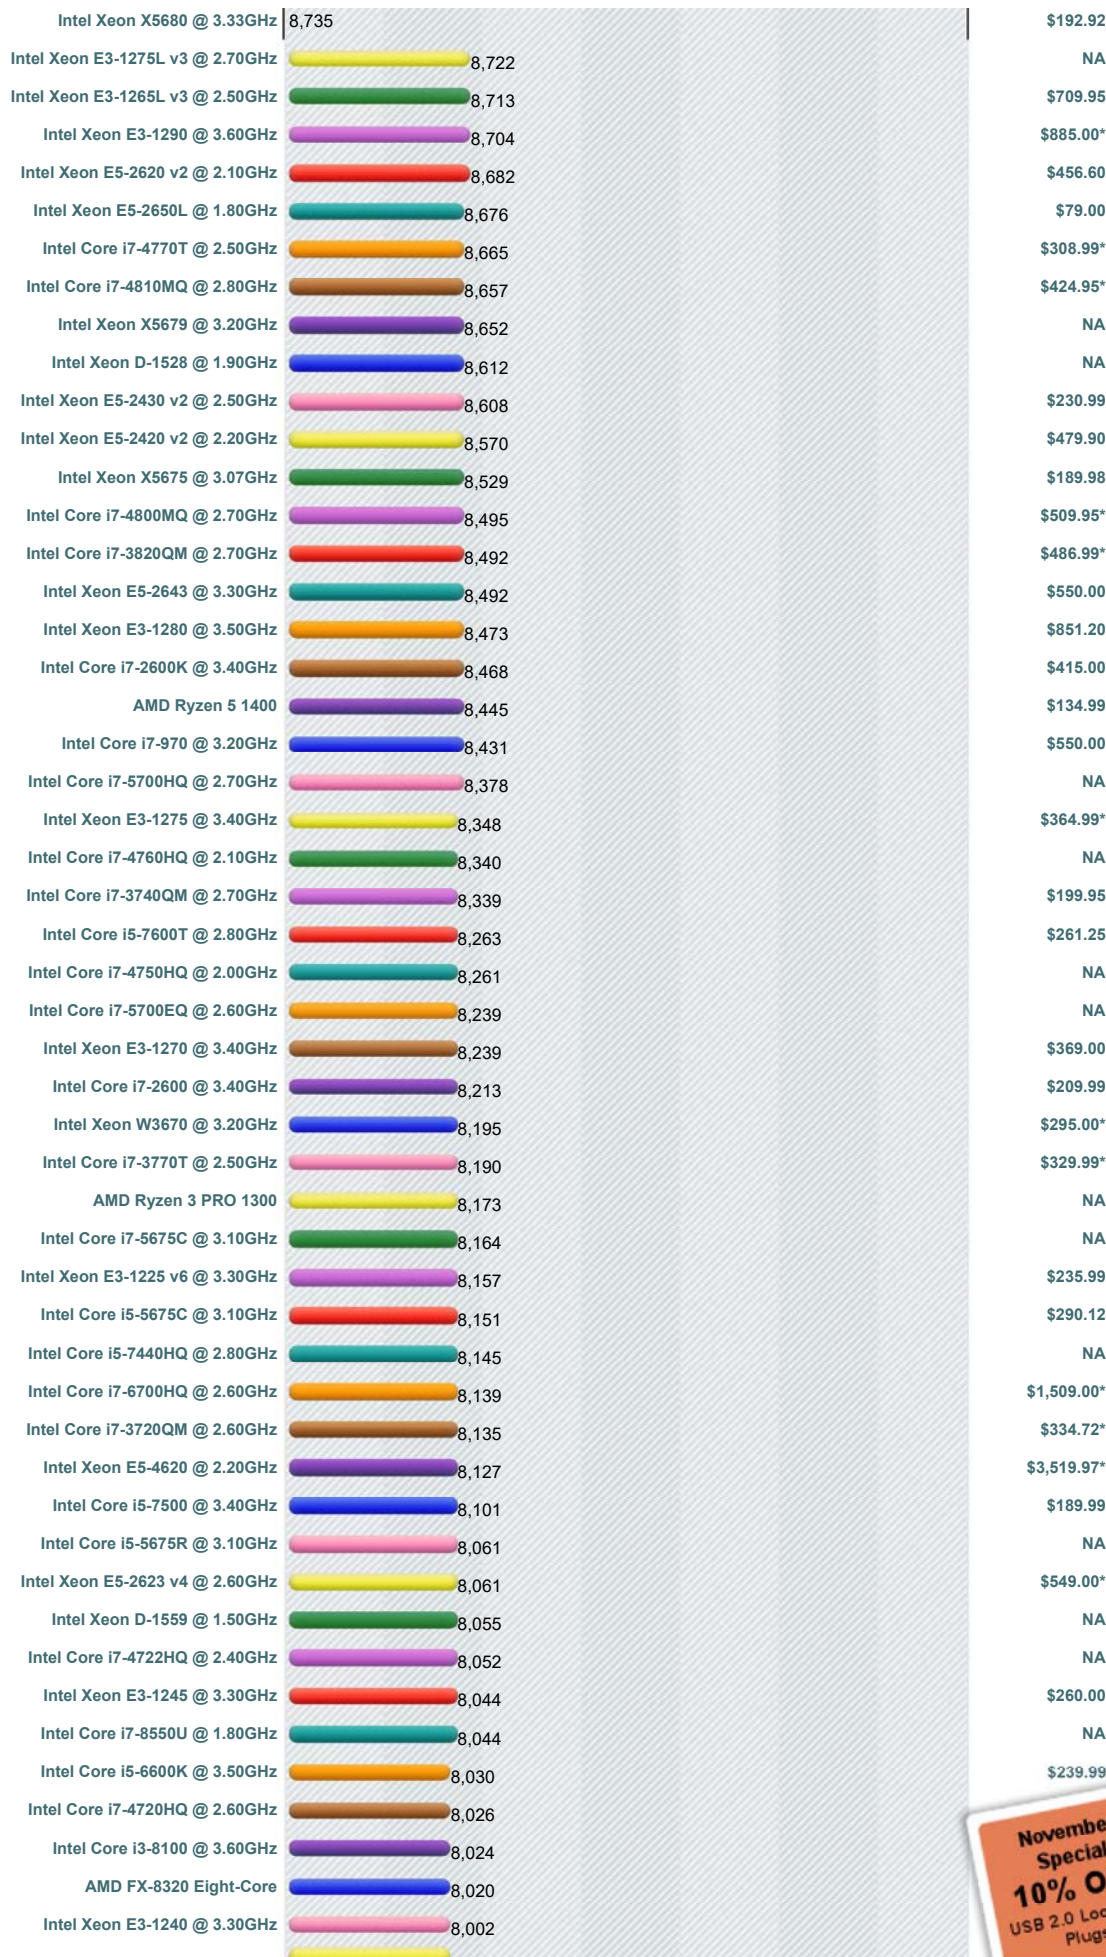

CPU Benchmarks

Over 800,000 CPUs Benchmarked

----Select A Page ----

How does your CPU compare?
Add your CPU to our benchmark chart with **PerformanceTest V9!**

High End CPUs - Intel vs AMD

This chart comparing high end CPUs is made using thousands of **PerformanceTest** benchmark results and is updated daily. These are the high end AMD and Intel CPUs are typically those found in newer computers. The chart below compares the performance of Intel Xeon CPUs, Intel Core i7 CPUs, AMD Phenom II CPUs and AMD Opterons with multiple cores. Intel processors vs AMD chips - find out which CPUs performance is best for your new gaming rig or server!

CPU Mark | Price Performance

(Click to select desired chart)

PassMark - CPU Mark High End CPUs - Updated 9th of November 2017

PassMark Software © 2008-2017

* - Last seen price from our affiliates.

Ehw#G hg lfdwhg#Whuyh