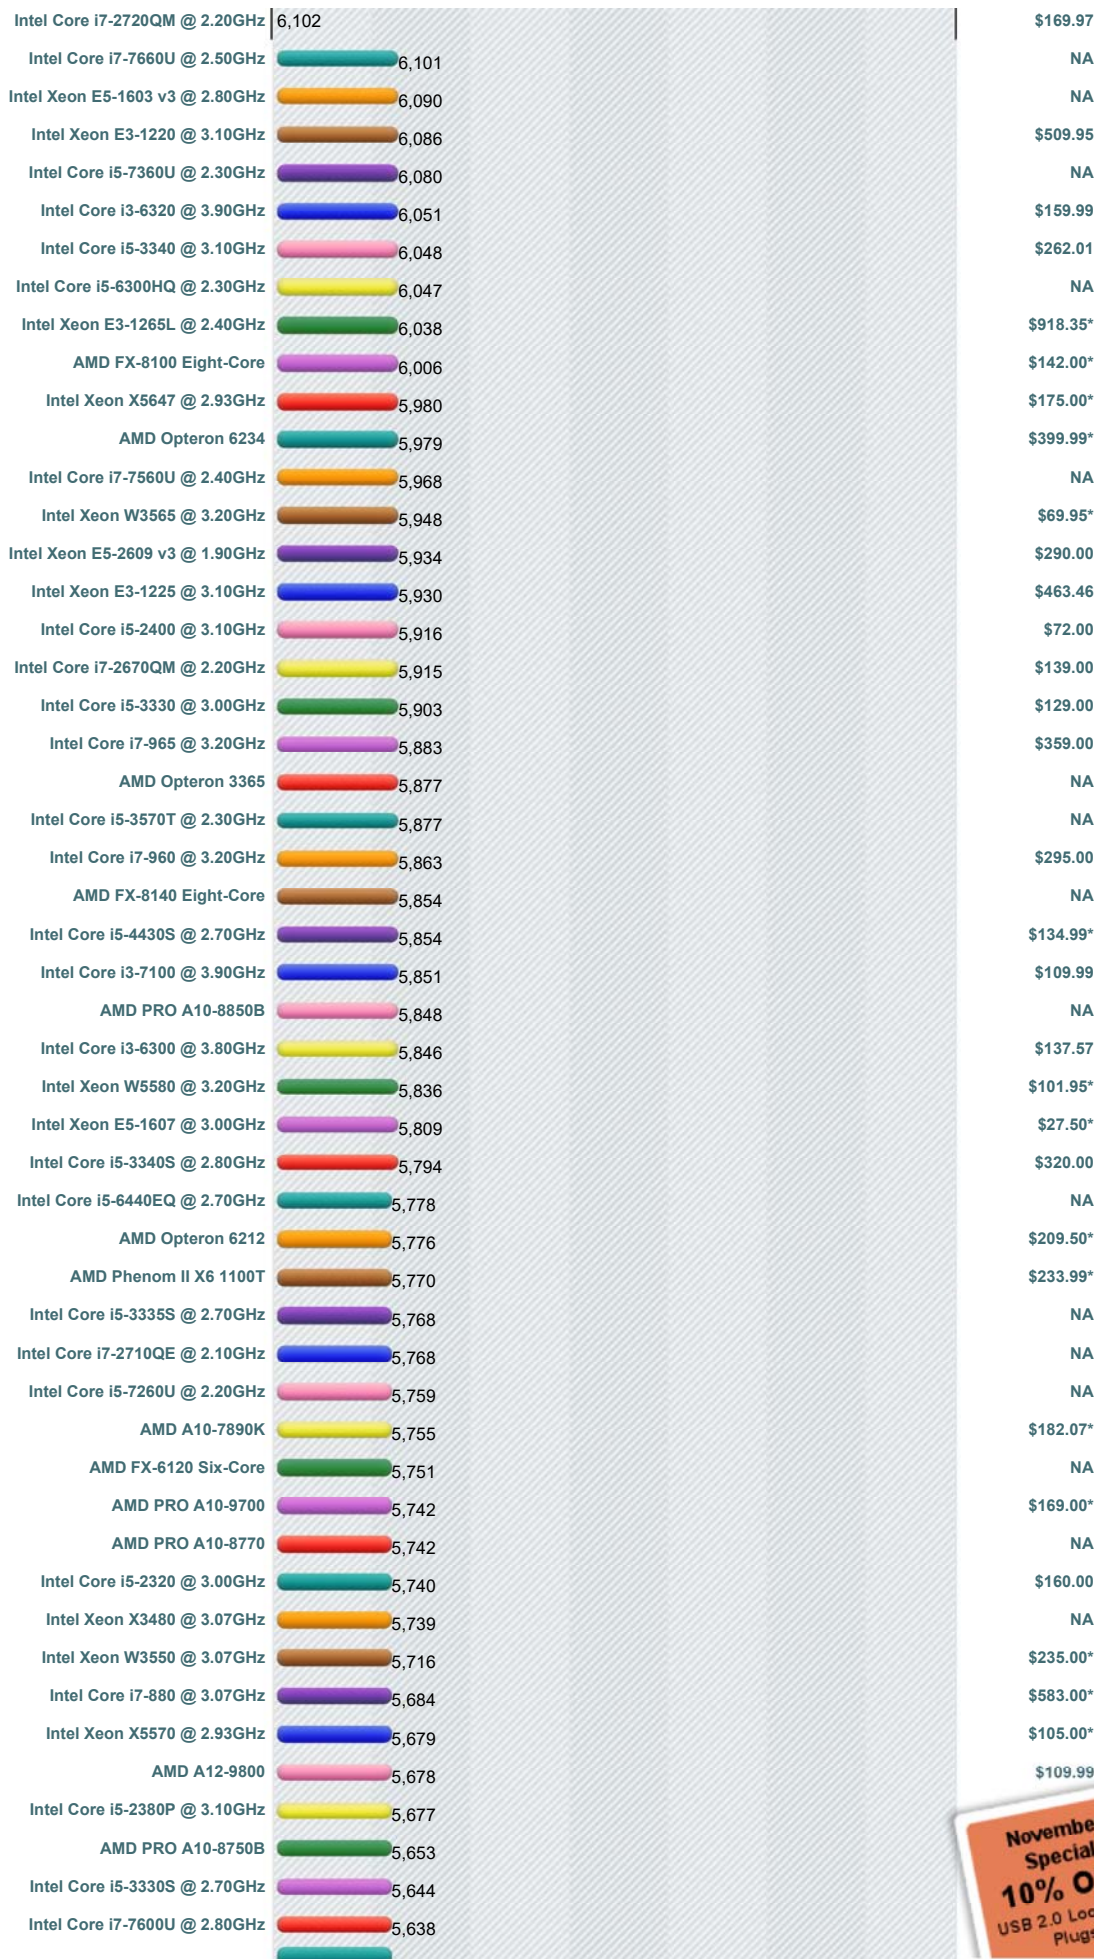

CPU Benchmarks

Over 800,000 CPUs Benchmarked

----Select A Page ----

How does your CPU compare?
Add your CPU to our benchmark chart with **PerformanceTest V9!**

High End CPUs - Intel vs AMD

This chart comparing high end CPUs is made using thousands of **PerformanceTest** benchmark results and is updated daily. These are the high end AMD and Intel CPUs are typically those found in newer computers. The chart below compares the performance of Intel Xeon CPUs, Intel Core i7 CPUs, AMD Phenom II CPUs and AMD Opterons with multiple cores. Intel processors vs AMD chips - find out which CPUs performance is best for your new gaming rig or server!

CPU Mark | Price Performance

(Click to select desired chart)

PassMark - CPU Mark High End CPUs - Updated 9th of November 2017

PassMark Software © 2008-2017

* - Last seen price from our affiliates.

Ehw#G hg lfdwhg#Whuyh