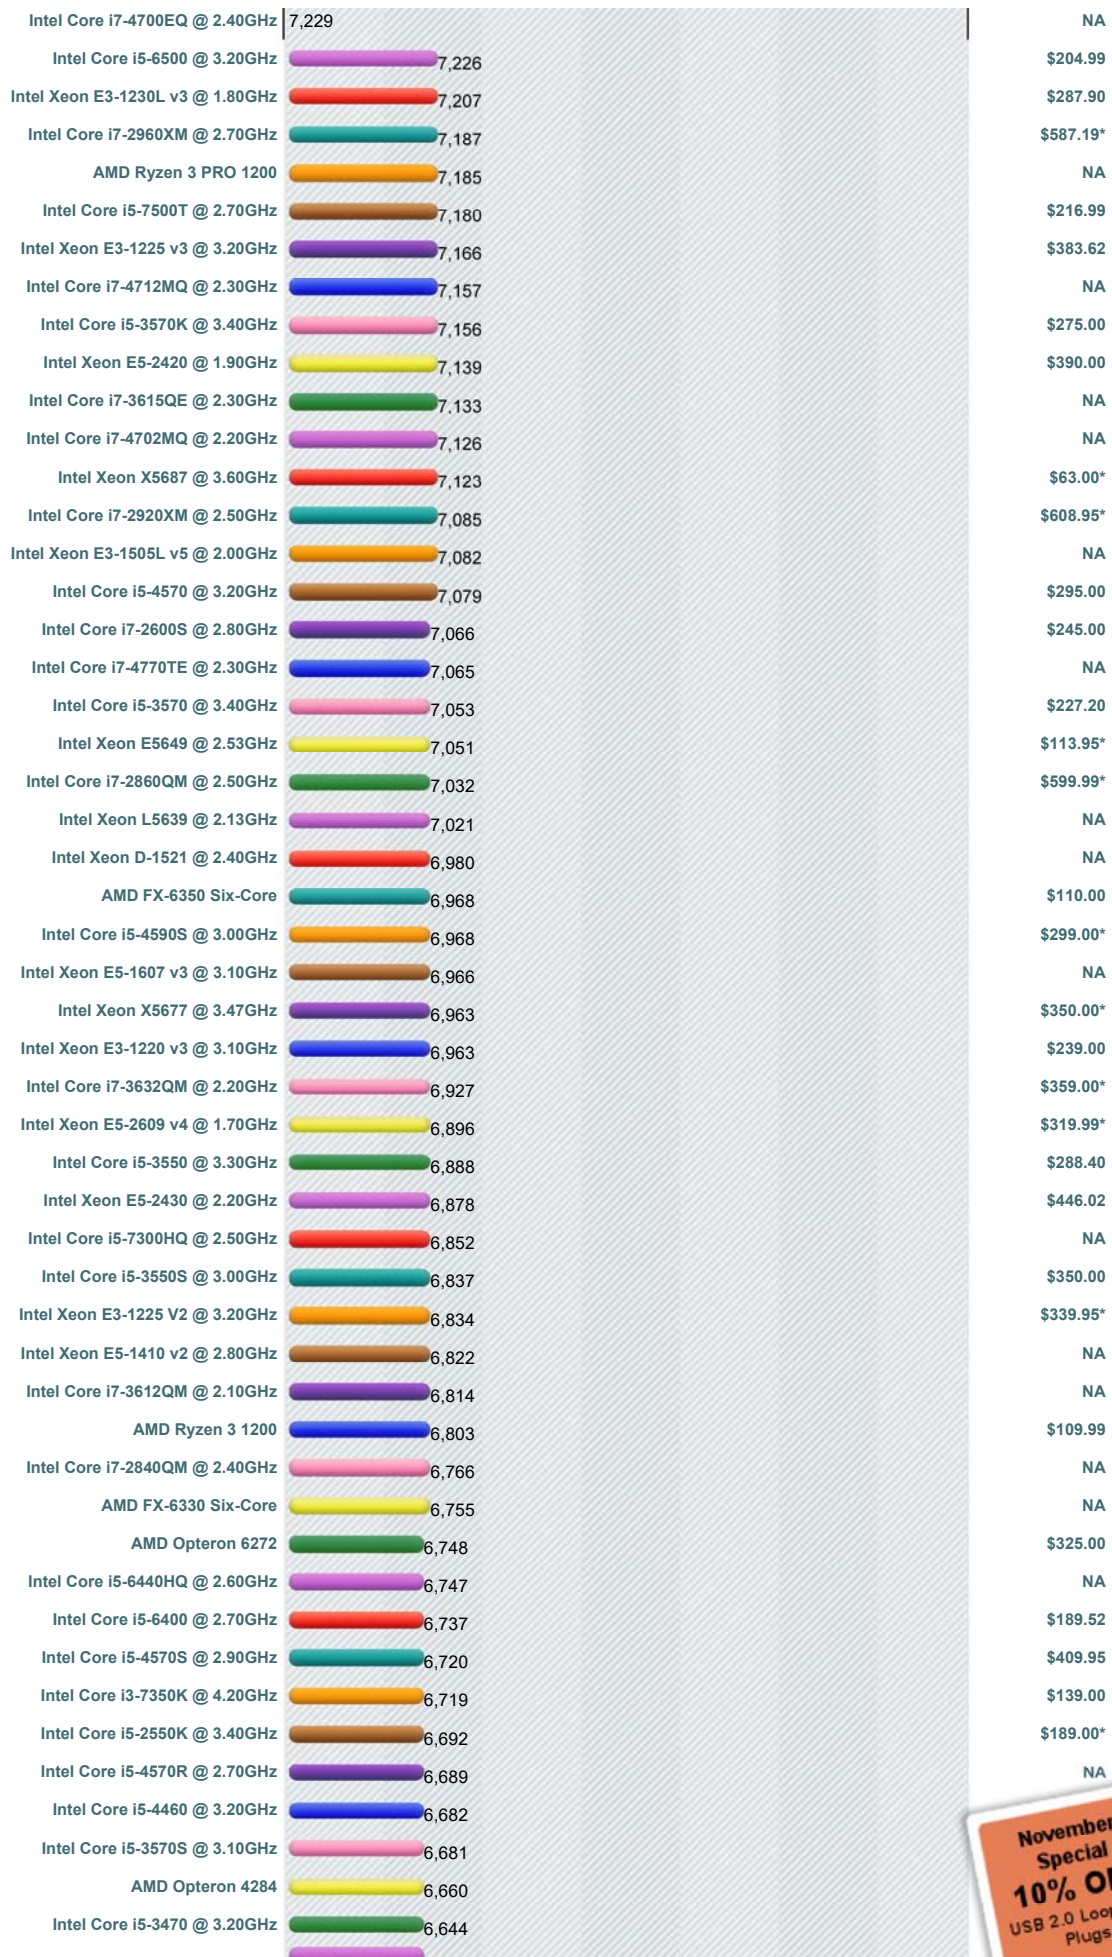

CPU Benchmarks

Over 800,000 CPUs Benchmarked

----Select A Page ----

How does your CPU compare?
Add your CPU to our benchmark chart with **PerformanceTest V9!**

High End CPUs - Intel vs AMD

This chart comparing high end CPUs is made using thousands of **PerformanceTest** benchmark results and is updated daily. These are the high end AMD and Intel CPUs are typically those found in newer computers. The chart below compares the performance of Intel Xeon CPUs, Intel Core i7 CPUs, AMD Phenom II CPUs and AMD Opterons with multiple cores. Intel processors vs AMD chips - find out which CPUs performance is best for your new gaming rig or server!

CPU Mark | Price Performance

(Click to select desired chart)

PassMark - CPU Mark High End CPUs - Updated 9th of November 2017

PassMark Software © 2008-2017

* - Last seen price from our affiliates.

Ehw#G hg lfdwhg#Whuyh