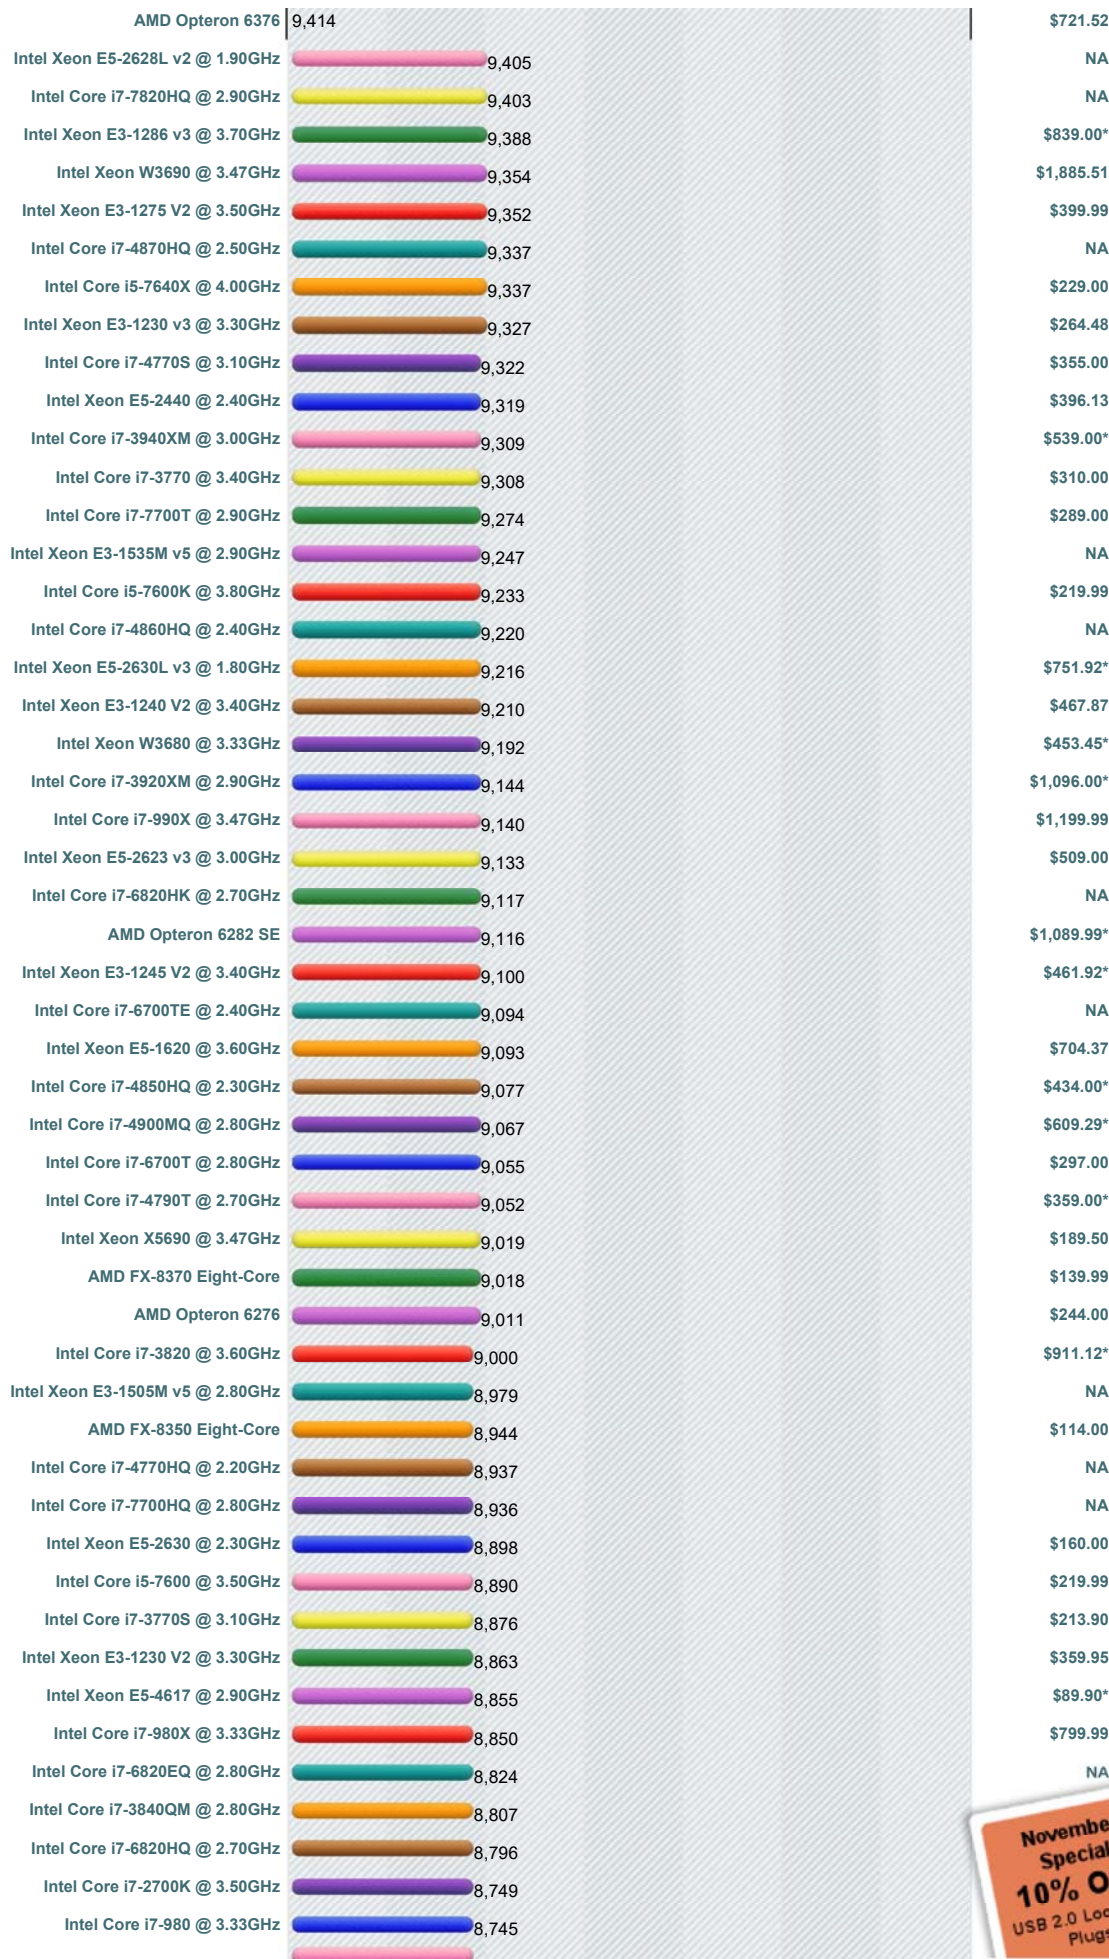

CPU Benchmarks

Over 800,000 CPUs Benchmarked

----Select A Page ----

How does your CPU compare?
Add your CPU to our benchmark chart with **PerformanceTest V9!**

High End CPUs - Intel vs AMD

This chart comparing high end CPUs is made using thousands of **PerformanceTest** benchmark results and is updated daily. These are the high end AMD and Intel CPUs are typically those found in newer computers. The chart below compares the performance of Intel Xeon CPUs, Intel Core i7 CPUs, AMD Phenom II CPUs and AMD Opterons with multiple cores. Intel processors vs AMD chips - find out which CPUs performance is best for your new gaming rig or server!

CPU Mark | Price Performance

(Click to select desired chart)

PassMark - CPU Mark High End CPUs - Updated 9th of November 2017

PassMark Software © 2008-2017

* - Last seen price from our affiliates.

Ehw#G hg lfdwhg#Whuyh