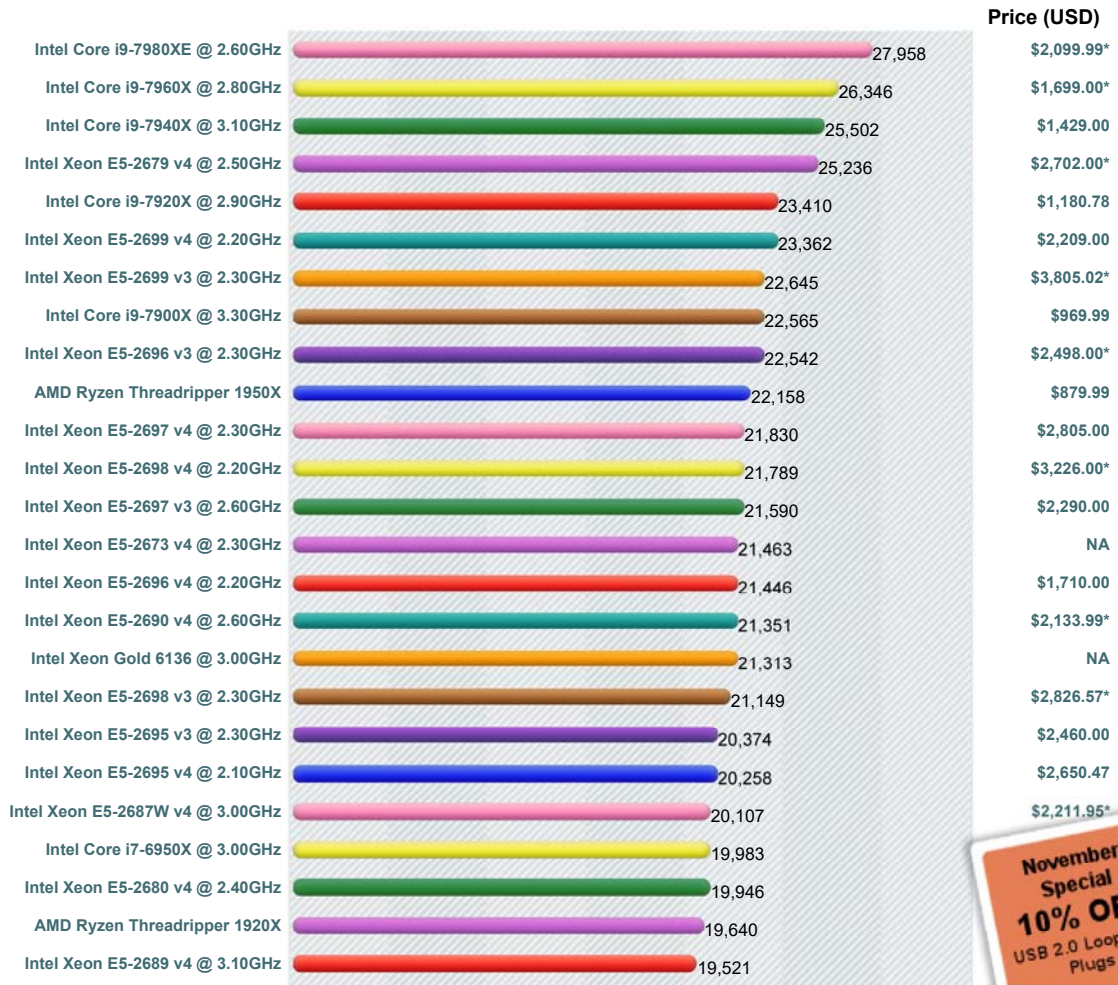

CPU Benchmarks

Over 800,000 CPUs Benchmarked

----Select A Page ----

How does your CPU compare?
Add your CPU to our benchmark chart with **PerformanceTest V9!**

High End CPUs - Intel vs AMD

This chart comparing high end CPUs is made using thousands of **PerformanceTest** benchmark results and is updated daily. These are the high end AMD and Intel CPUs are typically those found in newer computers. The chart below compares the performance of Intel Xeon CPUs, Intel Core i7 CPUs, AMD Phenom II CPUs and AMD Opterons with multiple cores. Intel processors vs AMD chips - find out which CPUs performance is best for your new gaming rig or server!

CPU Mark | Price Performance

(Click to select desired chart)

PassMark - CPU Mark High End CPUs - Updated 9th of November 2017