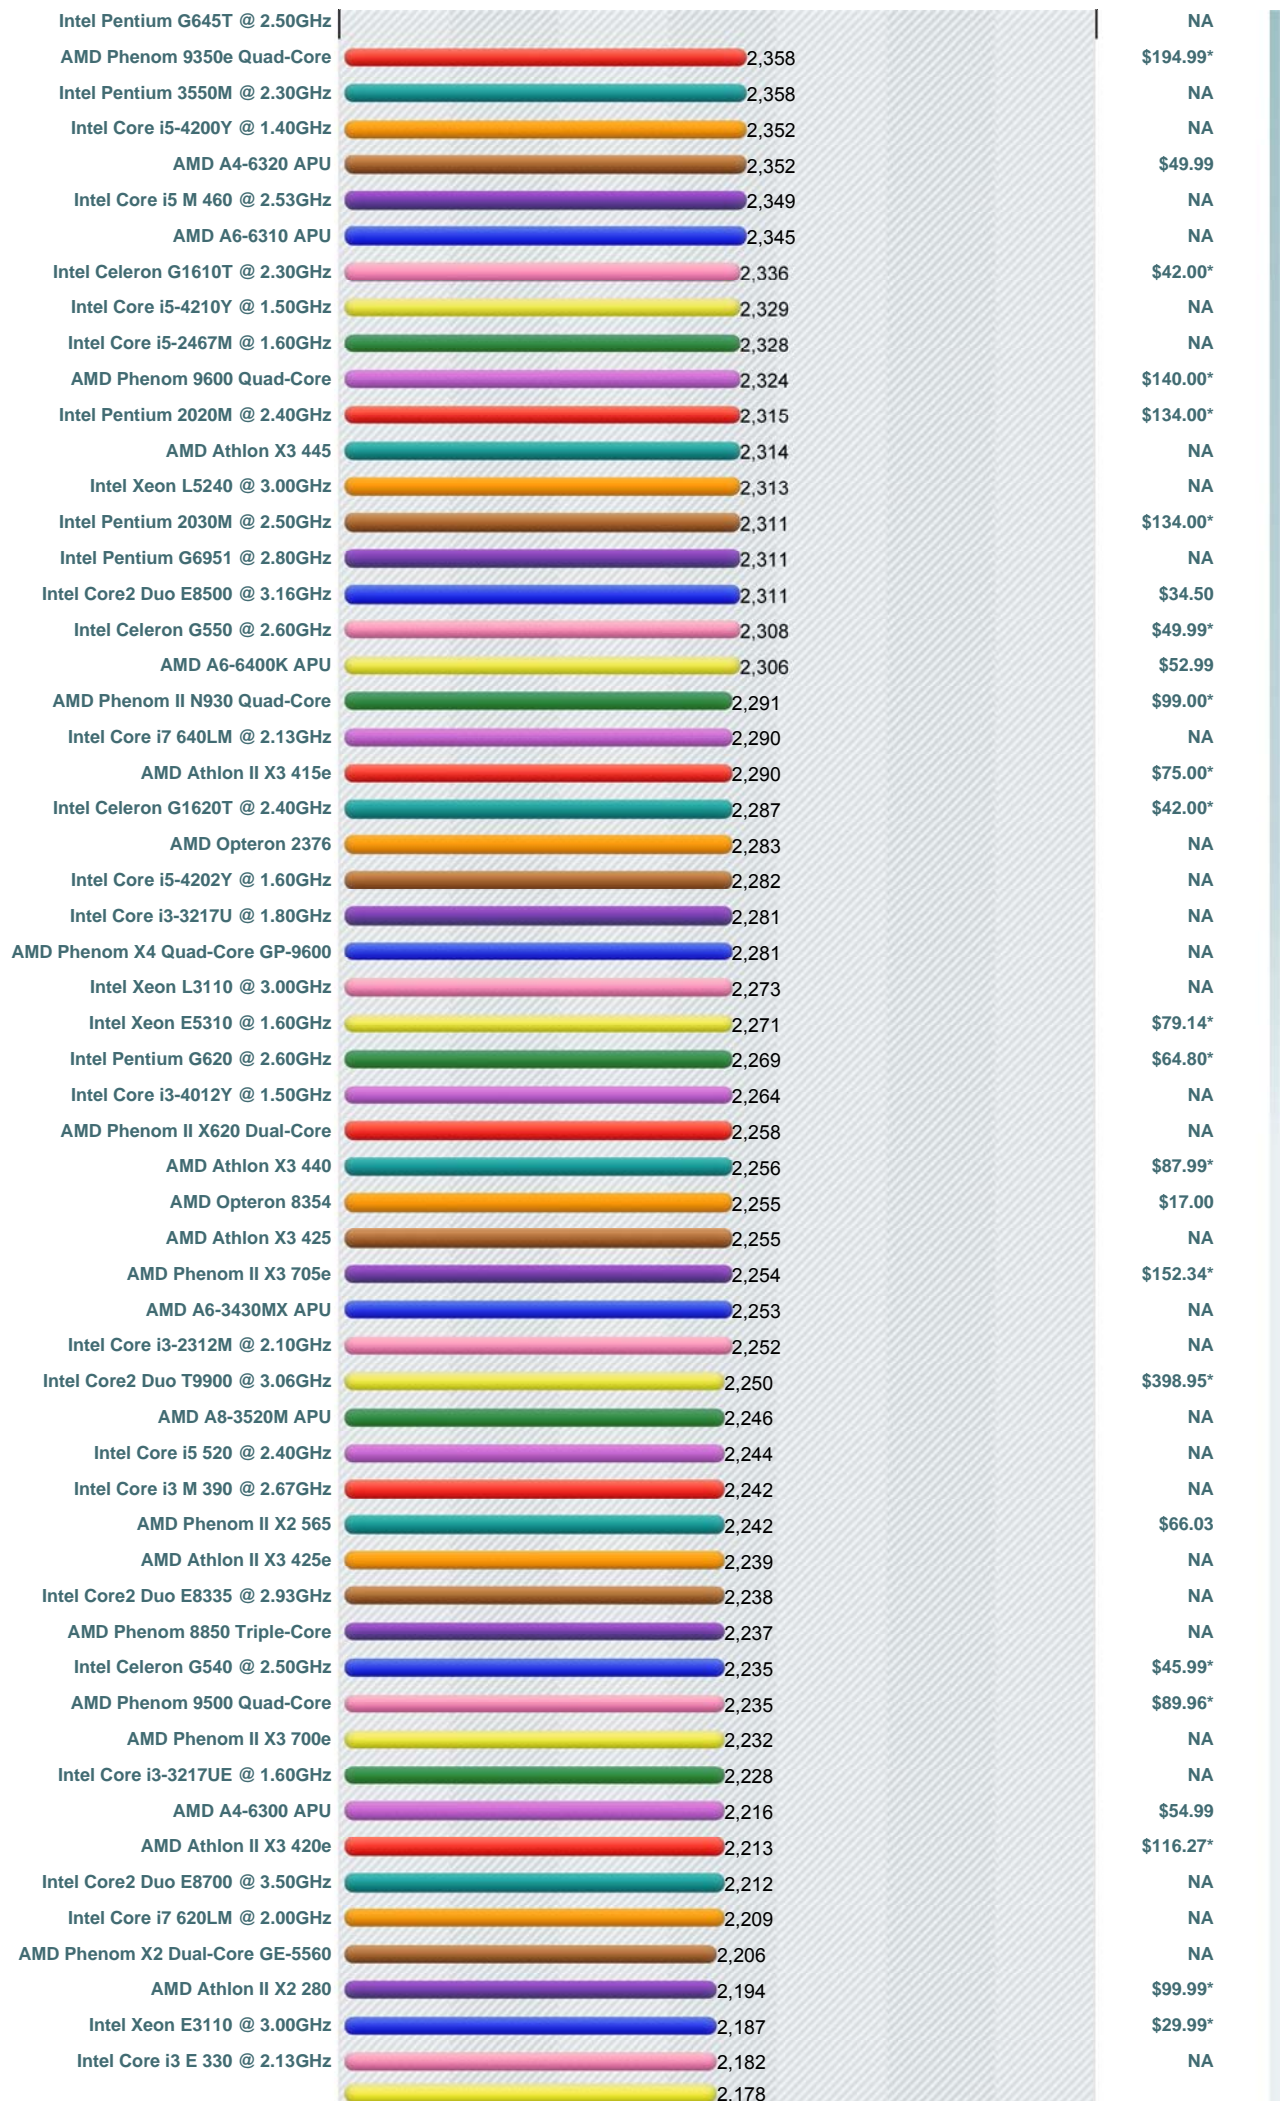

## High Mid Range CPUs

This chart comparing mid range CPUs is made using thousands of **PerformanceTest** benchmark results and is updated daily. Intel CPUs in this chart include the slower Intel Core2 Duo CPUs, Intel Xeon CPUs and Intel Celeron CPUs. AMD CPUs typically in this chart include AMD Mobile CPUs, AMD Turion IIs, AMD Opteron Dual Core CPUs, and AMD Athlon Dual-Core CPUs.

### PassMark - CPU Mark High Mid Range CPUs - Updated 15th of April 2015

		Price (USD)
Intel Xeon E5-2603 v2 @ 1.80GHz	3,765	\$209.99
Intel Core i3-2105 @ 3.10GHz	3,756	\$135.99*
Intel Core i5-4300U @ 1.90GHz	3,753	NA
Intel Core i5-2560M @ 2.70GHz	3,752	NA
AMD A10-6700T APU	3,745	\$181.68
Intel Core i5 750 @ 2.67GHz	3,735	\$205.00*
AMD Phenom II X4 945	3,731	\$179.99*
Intel Core2 Quad Q9500 @ 2.83GHz	3,725	\$159.99
Intel Xeon L5506 @ 2.13GHz	3,715	NA
Intel Core2 Extreme Q6850 @ 3.00GHz	3,713	\$1,495.95*
Intel Core i7-4610Y @ 1.70GHz	3,703	NA
Intel Core i5-2540M @ 2.60GHz	3,699	\$139.99*
Intel Core i3-3220T @ 2.80GHz	3,697	\$117.99
Intel Core i3-3240T @ 2.90GHz	3,692	NA
AMD Phenom II X4 940	3,663	\$104.99*
Intel Core i7-3517U @ 1.90GHz	3,661	NA
Intel Core i5-5250U @ 1.60GHz	3,658	NA
Intel Xeon X3330 @ 2.66GHz	3,657	\$223.79*
AMD Athlon II X4 650	3,652	\$166.60*
Intel Core2 Extreme Q6800 @ 2.93GHz	3,639	\$1,125.00*
Intel Core2 Quad Q9505 @ 2.83GHz	3,633	\$247.23*
AMD A8-3870K APU	3,632	\$134.20
Quad-Core AMD Opteron 1385	3,631	NA
Intel Core i5-2510E @ 2.50GHz	3,631	NA
AMD Athlon II X4 651 Quad-Core	3,626	\$109.99*
AMD Phenom II X4 B35	3,626	NA