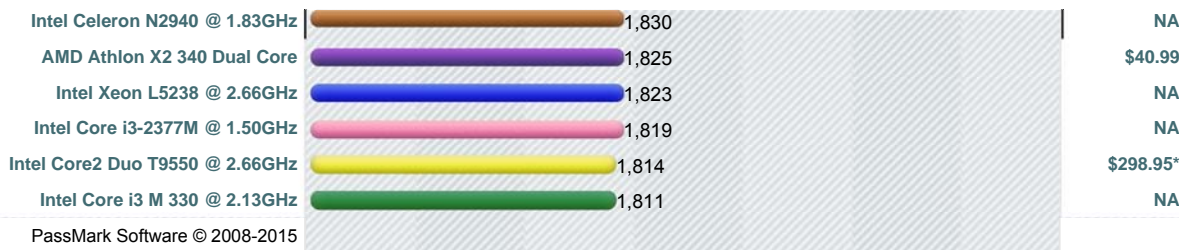

### PassMark - CPU Mark High Mid Range CPUs - Updated 15th of April 2015

		Price (USD)
Intel Xeon E5-2603 v2 @ 1.80GHz	3,765	\$209.99
Intel Core i3-2105 @ 3.10GHz	3,756	\$135.99*
Intel Core i5-4300U @ 1.90GHz	3,753	NA
Intel Core i5-2560M @ 2.70GHz	3,752	NA
AMD A10-6700T APU	3,745	\$181.68
Intel Core i5 750 @ 2.67GHz	3,735	\$205.00*
AMD Phenom II X4 945	3,731	\$179.99*
Intel Core2 Quad Q9500 @ 2.83GHz	3,725	\$159.99
Intel Xeon L5506 @ 2.13GHz	3,715	NA
Intel Core2 Extreme Q6850 @ 3.00GHz	3,713	\$1,495.95*
Intel Core i7-4610Y @ 1.70GHz	3,703	NA
Intel Core i5-2540M @ 2.60GHz	3,699	\$139.99*
Intel Core i3-3220T @ 2.80GHz	3,697	\$117.99
Intel Core i3-3240T @ 2.90GHz	3,692	NA
AMD Phenom II X4 940	3,663	\$104.99*
Intel Core i7-3517U @ 1.90GHz	3,661	NA
Intel Core i5-5250U @ 1.60GHz	3,658	NA
Intel Xeon X3330 @ 2.66GHz	3,657	\$223.79*
AMD Athlon II X4 650	3,652	\$166.60*
Intel Core2 Extreme Q6800 @ 2.93GHz	3,639	\$1,125.00*
Intel Core2 Quad Q9505 @ 2.83GHz	3,633	\$247.23*
AMD A8-3870K APU	3,632	\$134.20
Quad-Core AMD Opteron 1385	3,631	NA
Intel Core i5-2510E @ 2.50GHz	3,631	NA
AMD Athlon II X4 651 Quad-Core	3,626	\$109.99*
AMD Phenom II X4 B35	3,626	NA