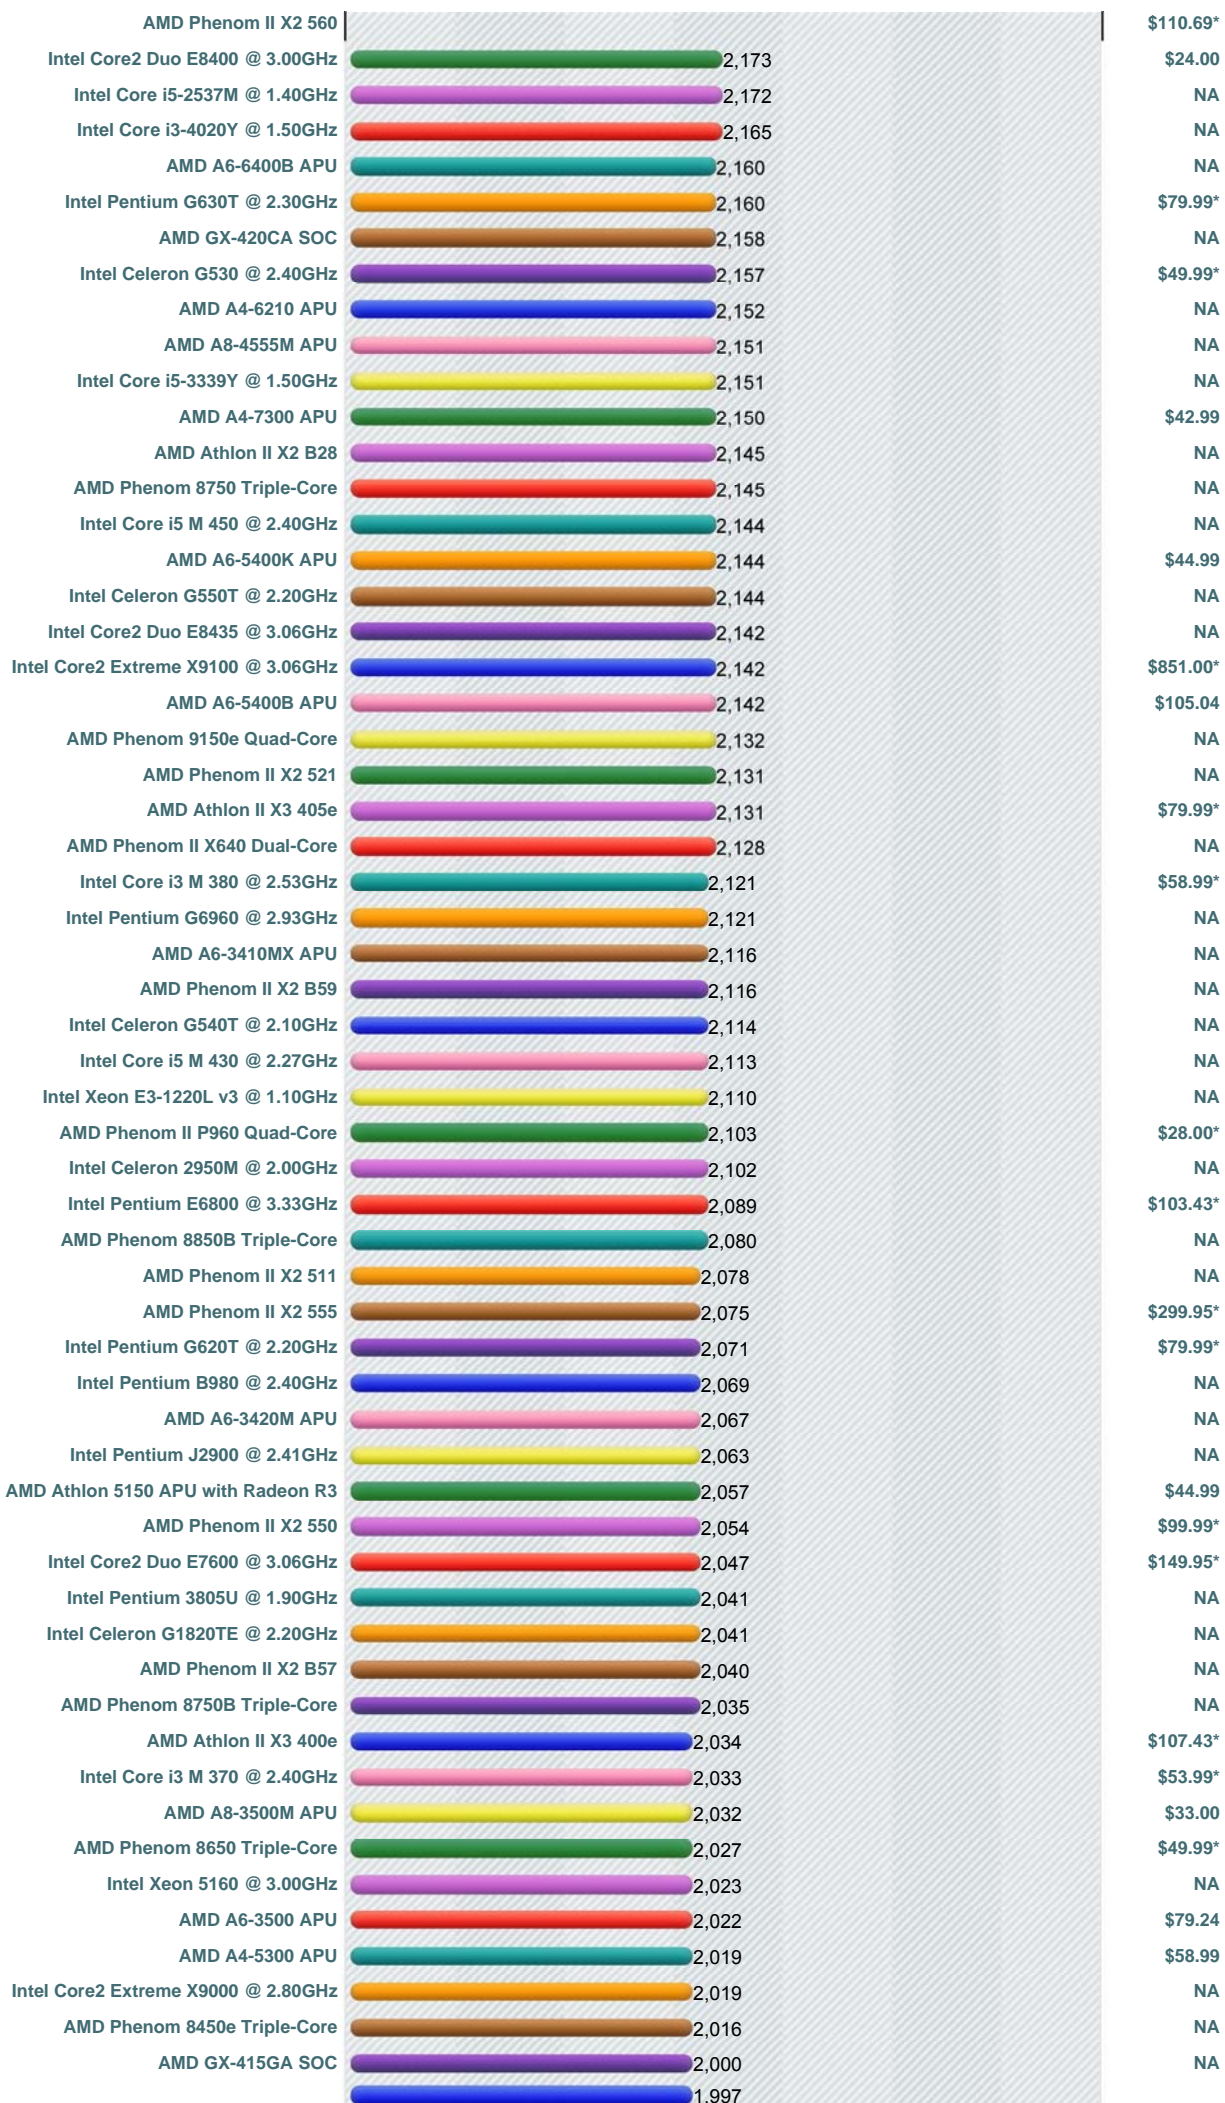

## High Mid Range CPUs

This chart comparing mid range CPUs is made using thousands of **PerformanceTest** benchmark results and is updated daily. Intel CPUs in this chart include the slower Intel Core2 Duo CPUs, Intel Xeon CPUs and Intel Celeron CPUs. AMD CPUs typically in this chart include AMD Mobile CPUs, AMD Turion IIs, AMD Opteron Dual Core CPUs, and AMD Athlon Dual-Core CPUs.

Laptop  
Refurbished  
**736 Lei**

Dell, Hp, Lenovo  
garantie 4 ani,  
windows 7 inclus  
24h livrare

**CPU Mark | Price Performance**

(Click to select desired chart)

### PassMark - CPU Mark High Mid Range CPUs - Updated 15th of April 2015

		Price (USD)
Intel Xeon E5-2603 v2 @ 1.80GHz	3,765	\$209.99
Intel Core i3-2105 @ 3.10GHz	3,756	\$135.99*
Intel Core i5-4300U @ 1.90GHz	3,753	NA
Intel Core i5-2560M @ 2.70GHz	3,752	NA
AMD A10-6700T APU	3,745	\$181.68
Intel Core i5 750 @ 2.67GHz	3,735	\$205.00*
AMD Phenom II X4 945	3,731	\$179.99*
Intel Core2 Quad Q9500 @ 2.83GHz	3,725	\$159.99
Intel Xeon L5506 @ 2.13GHz	3,715	NA
Intel Core2 Extreme Q6850 @ 3.00GHz	3,713	\$1,495.95*
Intel Core i7-4610Y @ 1.70GHz	3,703	NA
Intel Core i5-2540M @ 2.60GHz	3,699	\$139.99*
Intel Core i3-3220T @ 2.80GHz	3,697	\$117.99
Intel Core i3-3240T @ 2.90GHz	3,692	NA
AMD Phenom II X4 940	3,663	\$104.99*
Intel Core i7-3517U @ 1.90GHz	3,661	NA
Intel Core i5-5250U @ 1.60GHz	3,658	NA
Intel Xeon X3330 @ 2.66GHz	3,657	\$223.79*
AMD Athlon II X4 650	3,652	\$166.60*
Intel Core2 Extreme Q6800 @ 2.93GHz	3,639	\$1,125.00*
Intel Core2 Quad Q9505 @ 2.83GHz	3,633	\$247.23*
AMD A8-3870K APU	3,632	\$134.20
Quad-Core AMD Opteron 1385	3,631	NA
Intel Core i5-2510E @ 2.50GHz	3,631	NA
AMD Athlon II X4 651 Quad-Core	3,626	\$109.99*
AMD Phenom II X4 B35	3,626	NA

PassMark Software © 2008-2015

\* - Last seen price from our affiliates.