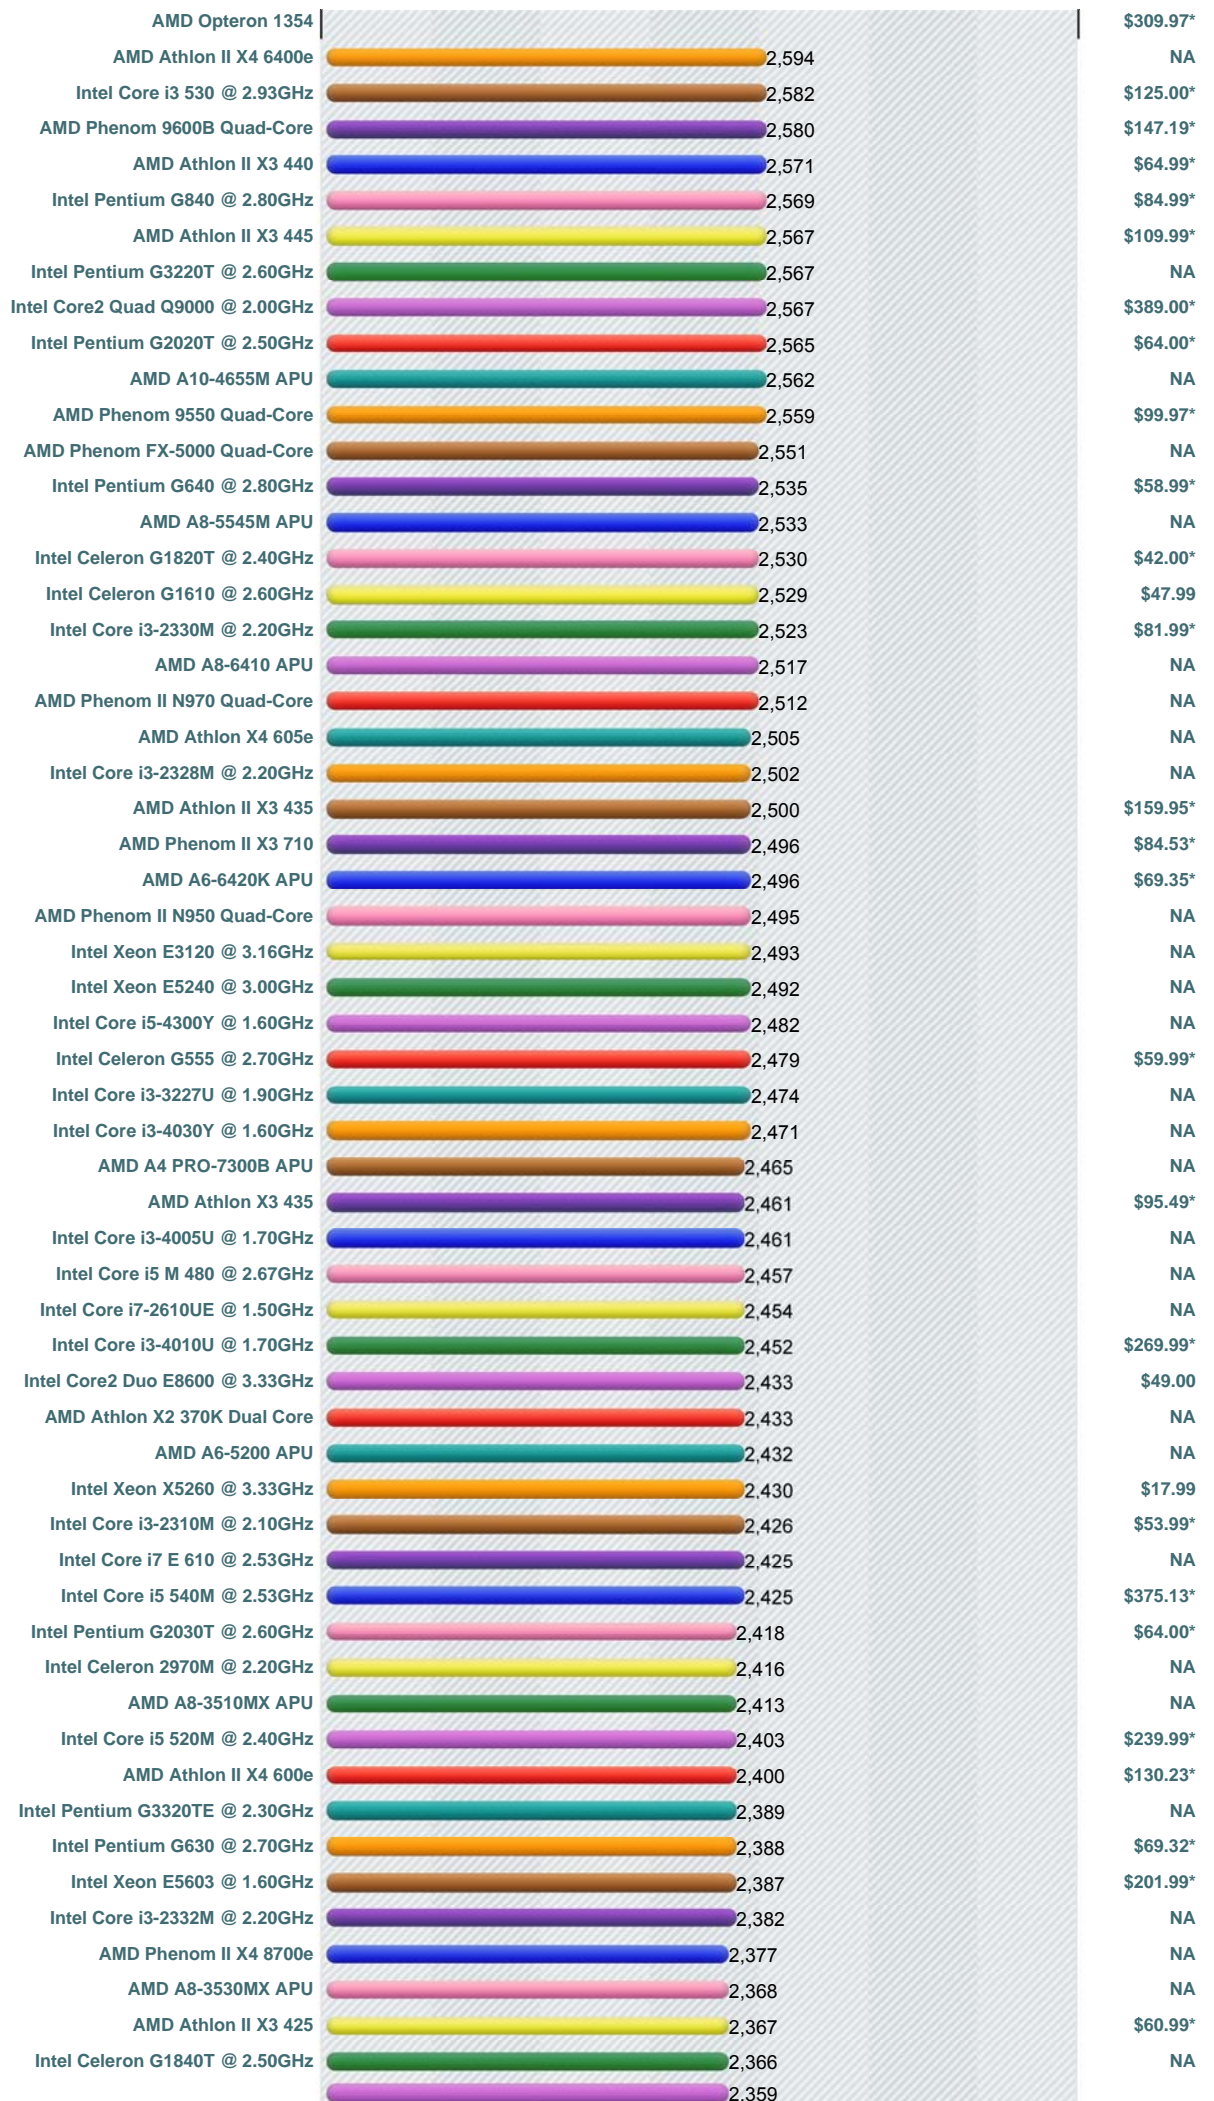

## High Mid Range CPUs

This chart comparing mid range CPUs is made using thousands of **PerformanceTest** benchmark results and is updated daily. Intel CPUs in this chart include the slower Intel Core2 Duo CPUs, Intel Xeon CPUs and Intel Celeron CPUs. AMD CPUs typically in this chart include AMD Mobile CPUs, AMD Turion IIs, AMD Opteron Dual Core CPUs, and AMD Athlon Dual-Core CPUs.

### PassMark - CPU Mark High Mid Range CPUs - Updated 15th of April 2015

		Price (USD)
Intel Xeon E5-2603 v2 @ 1.80GHz	3,765	\$209.99
Intel Core i3-2105 @ 3.10GHz	3,756	\$135.99*
Intel Core i5-4300U @ 1.90GHz	3,753	NA
Intel Core i5-2560M @ 2.70GHz	3,752	NA
AMD A10-6700T APU	3,745	\$181.68
Intel Core i5 750 @ 2.67GHz	3,735	\$205.00*
AMD Phenom II X4 945	3,731	\$179.99*
Intel Core2 Quad Q9500 @ 2.83GHz	3,725	\$159.99
Intel Xeon L5506 @ 2.13GHz	3,715	NA
Intel Core2 Extreme Q6850 @ 3.00GHz	3,713	\$1,495.95*
Intel Core i7-4610Y @ 1.70GHz	3,703	NA
Intel Core i5-2540M @ 2.60GHz	3,699	\$139.99*
Intel Core i3-3220T @ 2.80GHz	3,697	\$117.99
Intel Core i3-3240T @ 2.90GHz	3,692	NA
AMD Phenom II X4 940	3,663	\$104.99*
Intel Core i7-3517U @ 1.90GHz	3,661	NA
Intel Core i5-5250U @ 1.60GHz	3,658	NA
Intel Xeon X3330 @ 2.66GHz	3,657	\$223.79*
AMD Athlon II X4 650	3,652	\$166.60*
Intel Core2 Extreme Q6800 @ 2.93GHz	3,639	\$1,125.00*
Intel Core2 Quad Q9505 @ 2.83GHz	3,633	\$247.23*
AMD A8-3870K APU	3,632	\$134.20
Quad-Core AMD Opteron 1385	3,631	NA
Intel Core i5-2510E @ 2.50GHz	3,631	NA
AMD Athlon II X4 651 Quad-Core	3,626	\$109.99*
AMD Phenom II X4 B35	3,626	NA

PassMark Software © 2008-2015

\* - Last seen price from our affiliates.